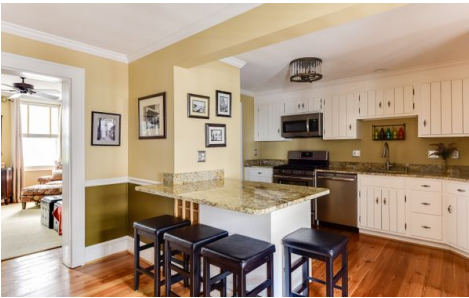

14 Cornhill Street
Annapolis, MD 21401

\$675,000

Historic District

View Online: <http://vtours.realpatience.com/65802>

Single Family Home

Gorgeous renovation with driveway parking for 2 cars! Smart, perfectly planned package for easy downtown living. Great open kitchen with island, newer stainless appliances & granite. Wood floors, custom built-ins, charming details. Two excellent decks for relaxing & entertaining. Steps to the City Dock & State House. A rare find!